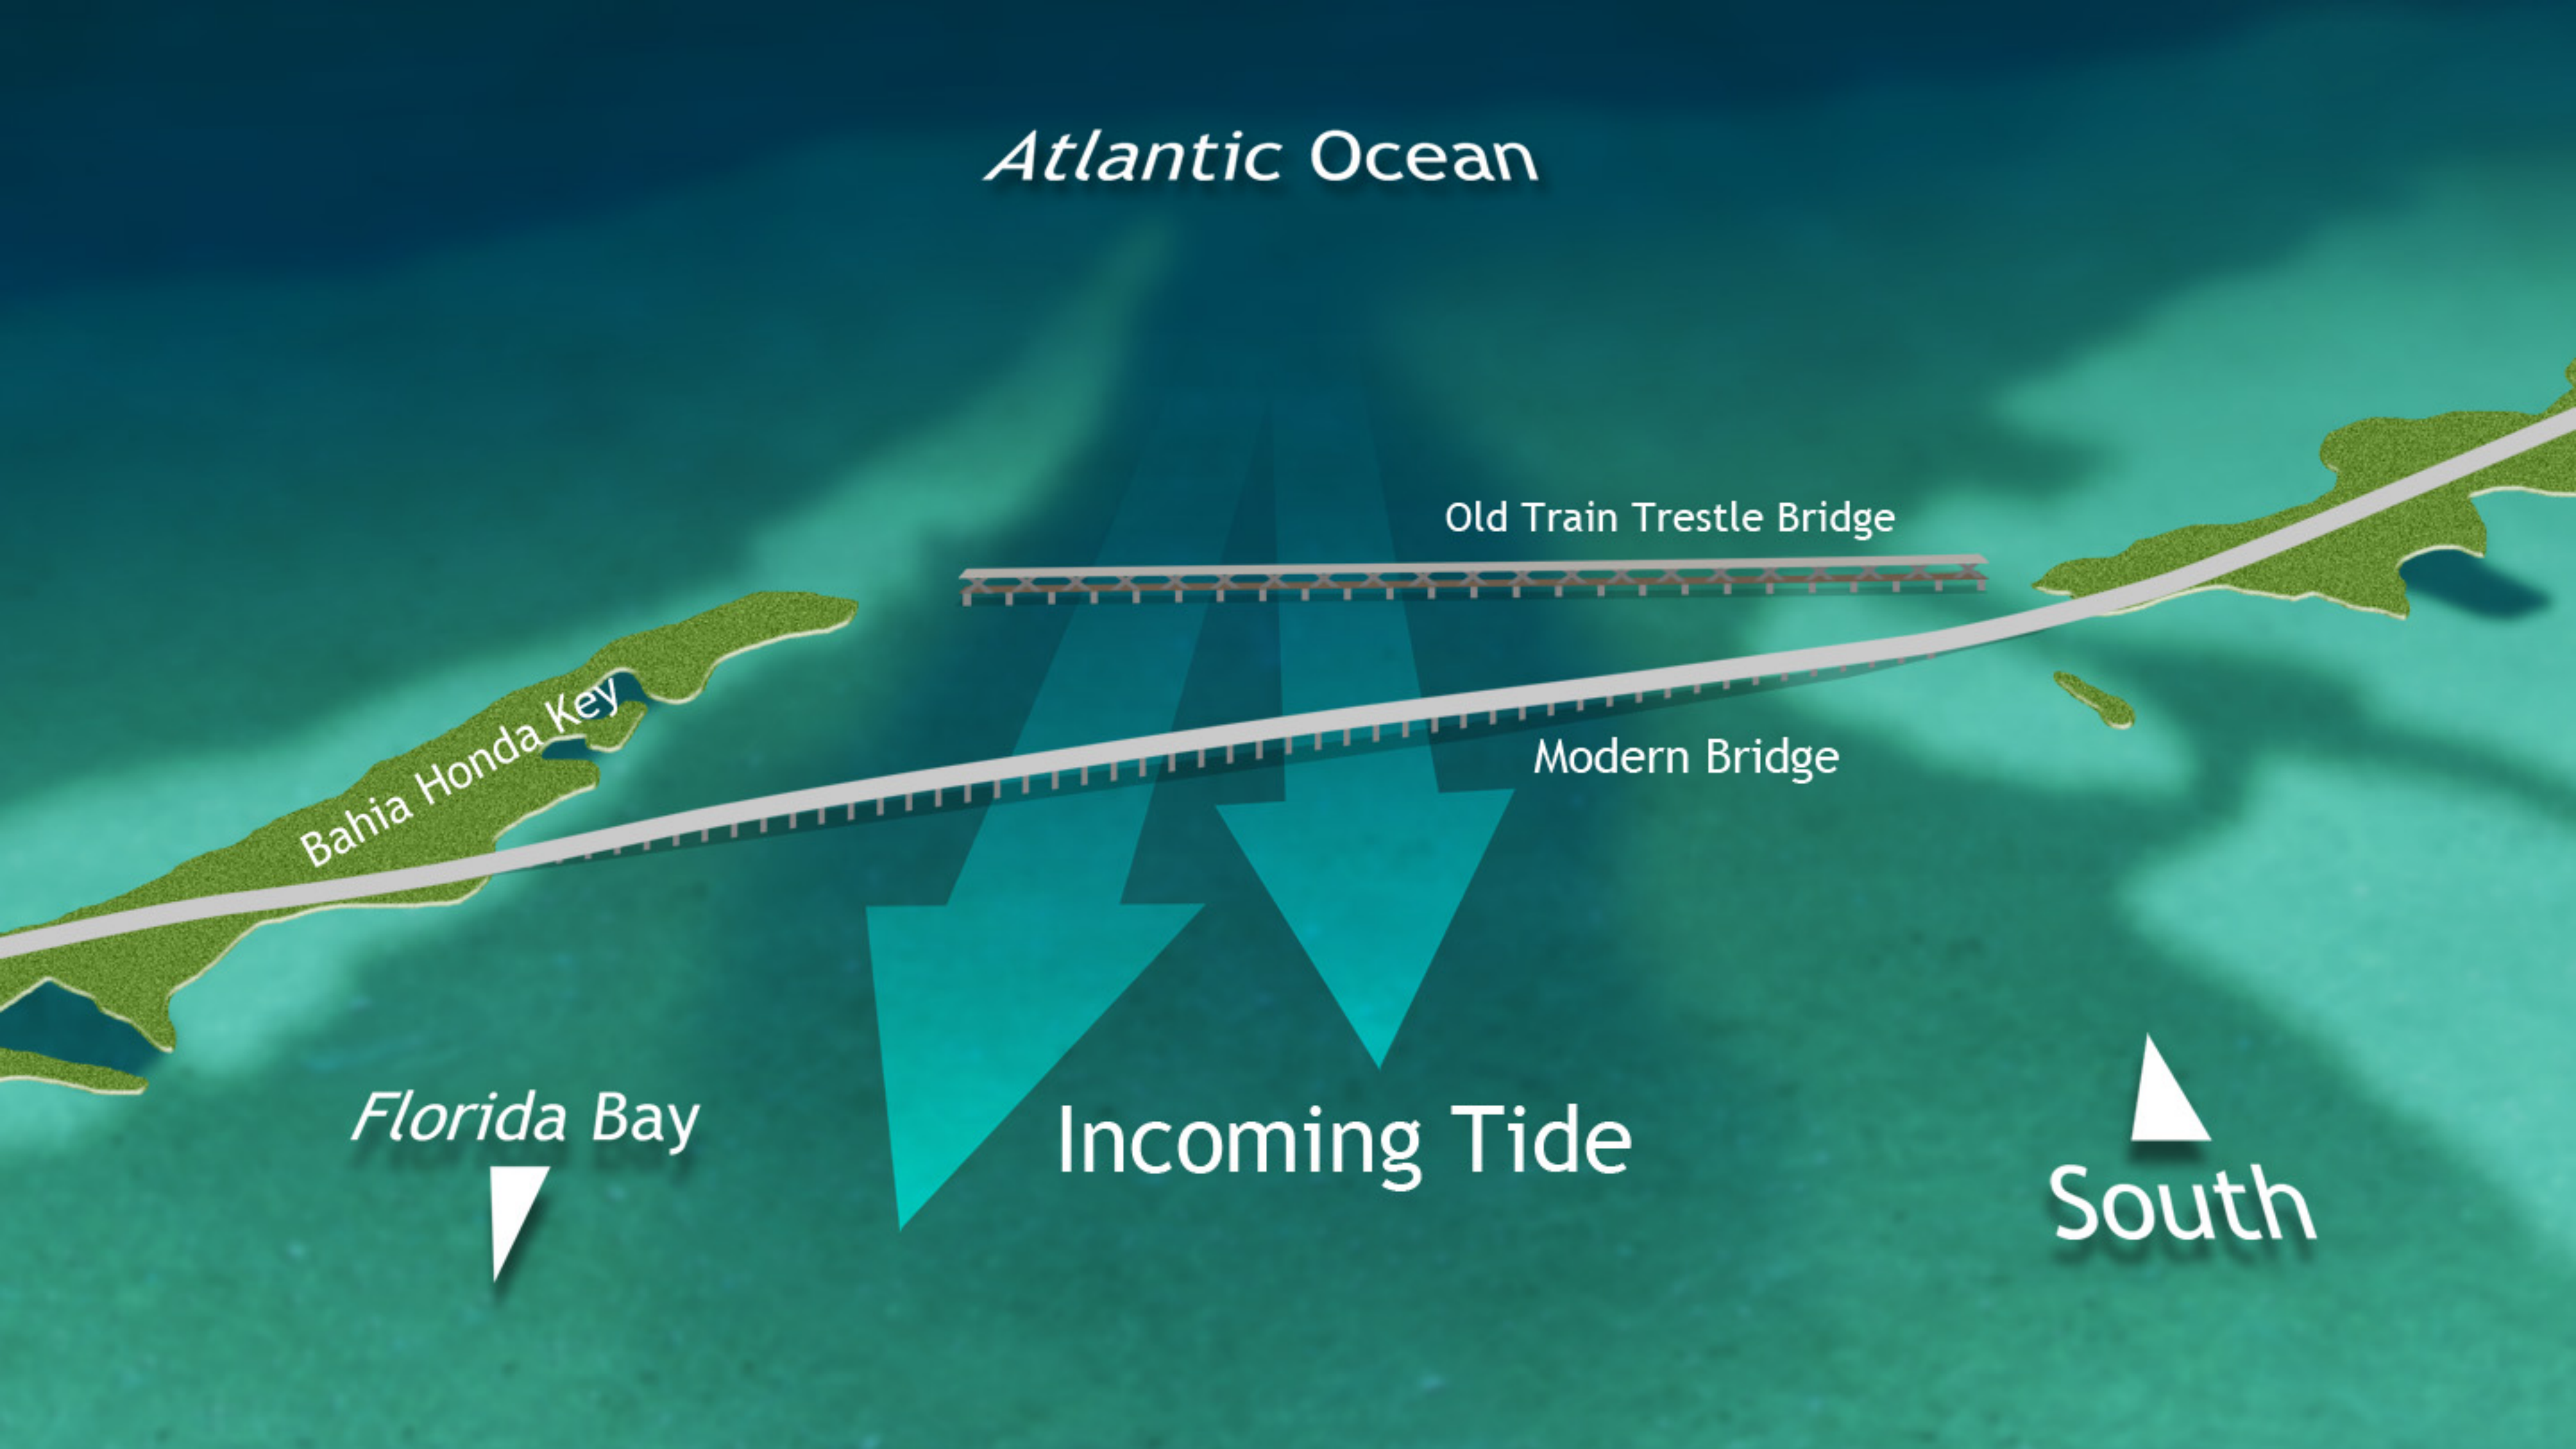

*Atlantic Ocean*

Old Train Trestle Bridge

Modern Bridge

Bahia Honda Key

*Florida Bay*

Incoming Tide

South

No Name Key

Florida Bay

Little Duck Key

Missouri Key

Bahia Honda Key

Ohio Key

approx.  
Mile Marker  
36

CHANNEL

Spanish  
Harbor  
Keys

North

Big Pine Key

BAHIA HONDA

Atlantic Ocean