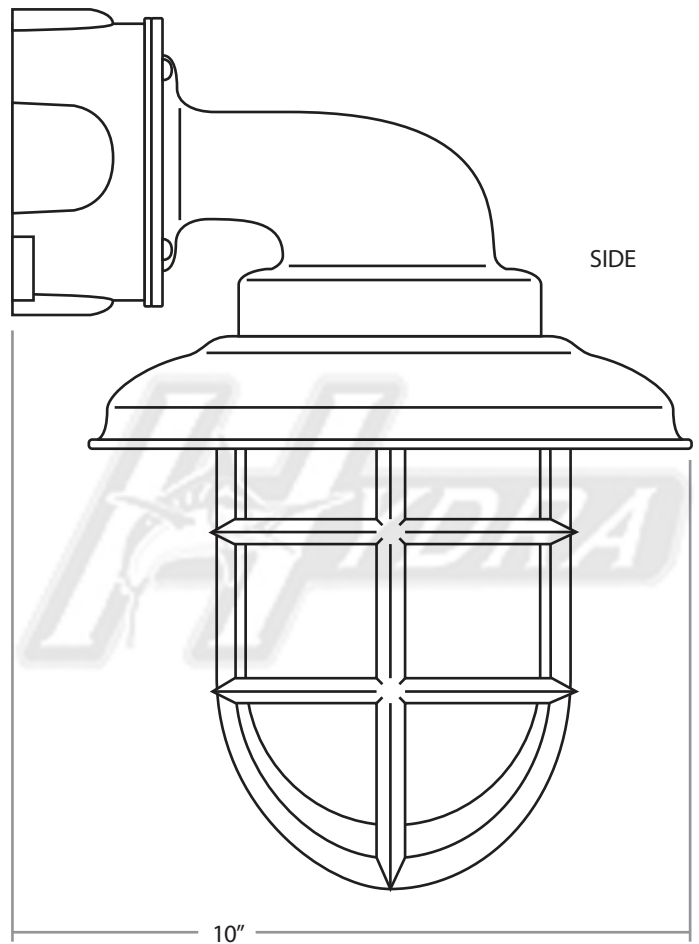

B: Side

Illustration: 18

C: Bottom

D: Top

**Aluminum Custom  
Wharf Pole Marina Light  
w/Dome Shade and Baseplate**

Part Number: WP-11DS

**HYDRA ENTERPRISES INC.**

817 Kokomo Key Lane  
Delray Beach, FL 33483  
561-436-2439 phone  
561-431-6230 fax  
www.docklights.com