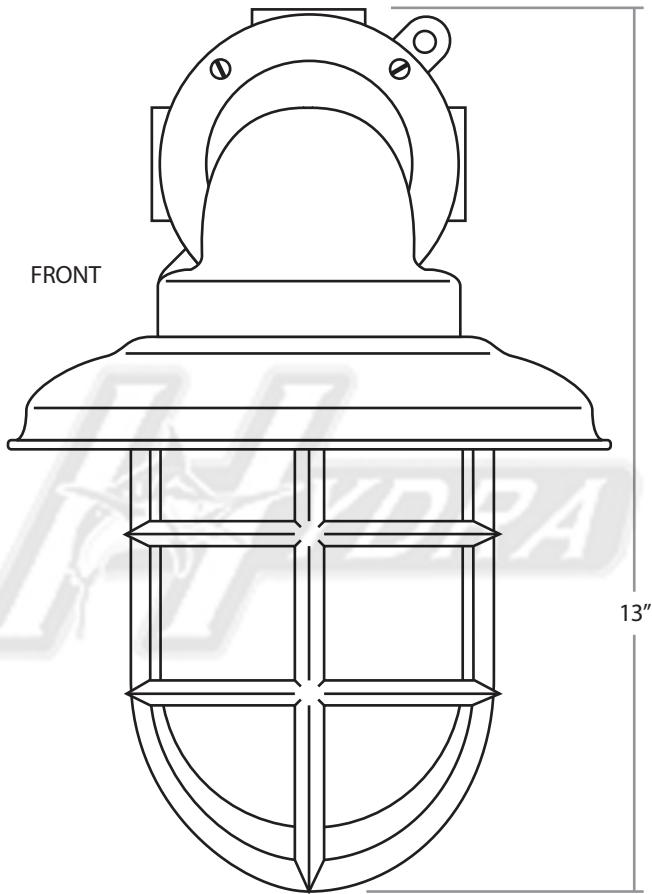

Illustration: 08

C: Top

D: Bottom

B: Top

C: Bottom

A: Front

Illustration: 11

A: Front

B: Side

Illustration: 18

C: Bottom

D: Top

**Aluminum Custom  
Wharf Pole Marina Light  
w/Dome Shade and Baseplate**

Part Number: WP-11DS

**HYDRA ENTERPRISES INC.**

817 Kokomo Key Lane  
Delray Beach, FL 33483  
561-436-2439 phone  
561-431-6230 fax  
www.docklights.com